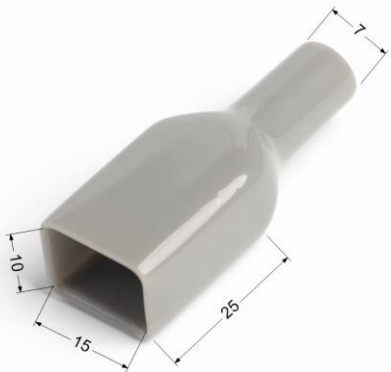

MODEL: C4255HF2*2P(358SS4360)

MODEL: C4255HF2x7P

MODEL: C4255HF2*11P

MODEL: E25

MODEL: E34

MODEL: JK3H

MODEL: JK4H

MODEL: JK8H

MODEL: LKSP

MODEL: MX3*57

MODEL: DH40

MODEL: 01-82975

MODEL: 55*22*12

MODEL: 60*21.3*9

MODEL: 60*21.3*68

MODEL: 358SS4090

MODEL: 358SS4120

MODEL: 358SS4190

MODEL: 32108-213H-W000

MODEL: 32137-Z26-E800

MODEL: FPKF15-10.5-47-01

MODEL: JK5H

MODEL: JK9H

MODEL: KT17-6.5-54

MODEL: MFCE-PB-SG-517068

MODEL: SN-4R

MODEL: TA18-14-6

MODEL: ZTHH27.5*12

MODEL: SKCT(FXHT)

MODEL: FXHT

MODEL: ZTDH-4.1*10

MODEL: ZTHH3.55x25